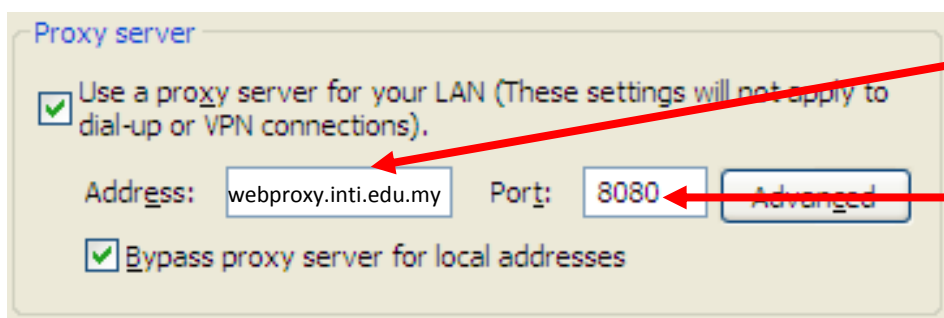

WiFi Configuration

NETWORK KEY

Double click at wireless icon

On the wireless network list, choose **IICS** and click **CONNECT**

The network key for IICS is **iics@2800**

PROXY SERVER SETTING

1. Go to the following tabs:
[Control Panel]-[Network and Internet Connections] - [Internet Options]
2. Next, go to the following tabs:
[Connections]-[LAN Settings] - [Proxy server]