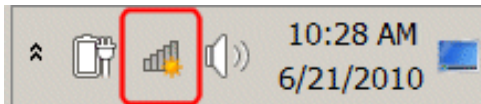

WiFi Configuration

NETWORK KEY

Double click at wireless icon

On the wireless network list, choose **IICS** and click **CONNECT**

The network key for IICS is **iics@2800**

PROXY SERVER SETTING

1. Go to the following tabs:
[Control Panel]-[Network and Internet Connections] - [Internet Options]
2. Next, go to the following tabs:
[Connections]-[LAN Settings] - [Proxy server]